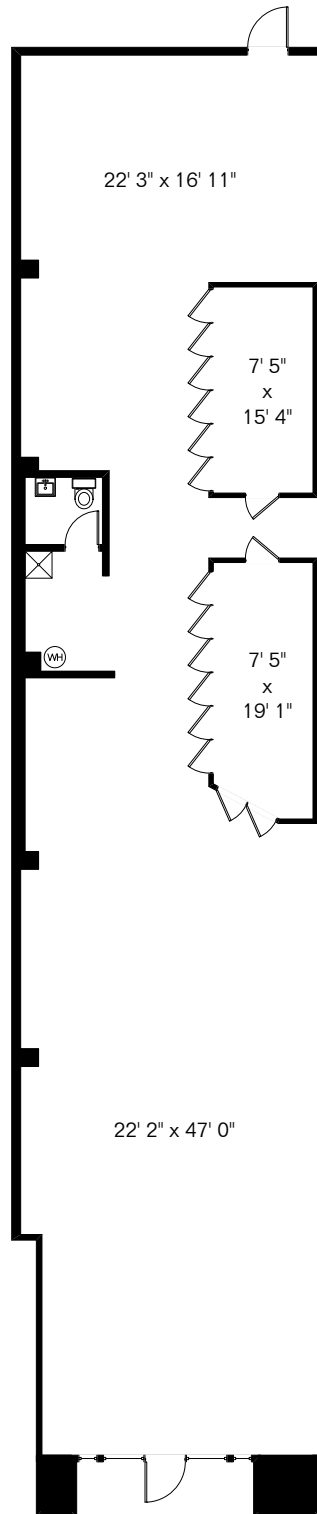

The square footages and room size information are deemed to be reliable but are not guaranteed and should be independently verified. This drawing is for marketing purposes only.

325 W Fry Blvd Suite D

Gross 2,362 Sq Ft

Site Visit June 2020

0 ft. 6 ft. 10 ft. 20 ft.

Copyright 2020 Floor Plans First! LLC
All Rights Reserved.

Floor Plans First!
See the Floor Plan First™

FloorPlansFirst.com™
(520) 881-1500